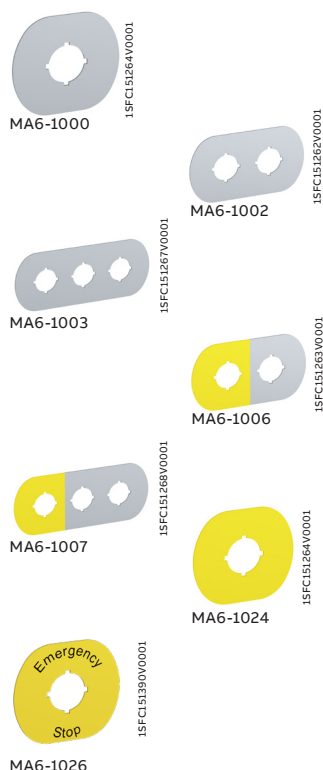

Enclosures

Legend plates for plastic enclosures MEP and CEP

Legend plates for MEP plastic enclosures

For Ø 22 mm operator, plastic and aluminum laminate with adhesive back. Combine the emergency stop with the yellow legend plates without text to conform with safety of machinery standard EN/ISO 13850.

Description	Text symbol	Type	Order code	Pkg qty	Weight (1pce) kg
Aluminum and plastic laminate					
1-seat	without text	MA6-1000	1SFA611930R1000	10	0.004
2-seat	without text	MA6-1002	1SFA611930R1002	10	0.006
3-seat	without text	MA6-1003	1SFA611930R1003	10	0.008
4-seat	without text	MA6-1004	1SFA611930R1004	10	0.010
6-seat	without text	MA6-1005	1SFA611930R1005	10	0.012
1-seat	O	MA6-1012	1SFA611930R1012	10	0.004
1-seat	I	MA6-1013	1SFA611930R1013	10	0.004
2-seat	O I	MA6-1014	1SFA611930R1014	10	0.006
3-seat	O II	MA6-1015	1SFA611930R1015	10	0.008
3-seat	I O II	MA6-1016	1SFA611930R1016	10	0.008

Pos. 1 yellow plastic and aluminium laminate

2-seat	without text	MA6-1006	1SFA611930R1006	10	0.006
3-seat	without text	MA6-1007	1SFA611930R1007	10	0.008
4-seat	without text	MA6-1008	1SFA611930R1008	10	0.010
6-seat	without text	MA6-1009	1SFA611930R1009	10	0.012

Legend plates for CEP plastic enclosures

For Ø 22 mm operator

Description	Text symbol	Type	Order code	Pkg qty	Weight (1pce) kg
Emergency stop legend plates					
Black text on yellow aluminum plate Ø 59 mm					
Without text		CA6-1024	1SFA619930R1024	10	0.004
Emergency stop		CA6-1026	1SFA619930R1026	10	0.004
Not Aus		CA6-1027	1SFA619930R1027	10	0.004